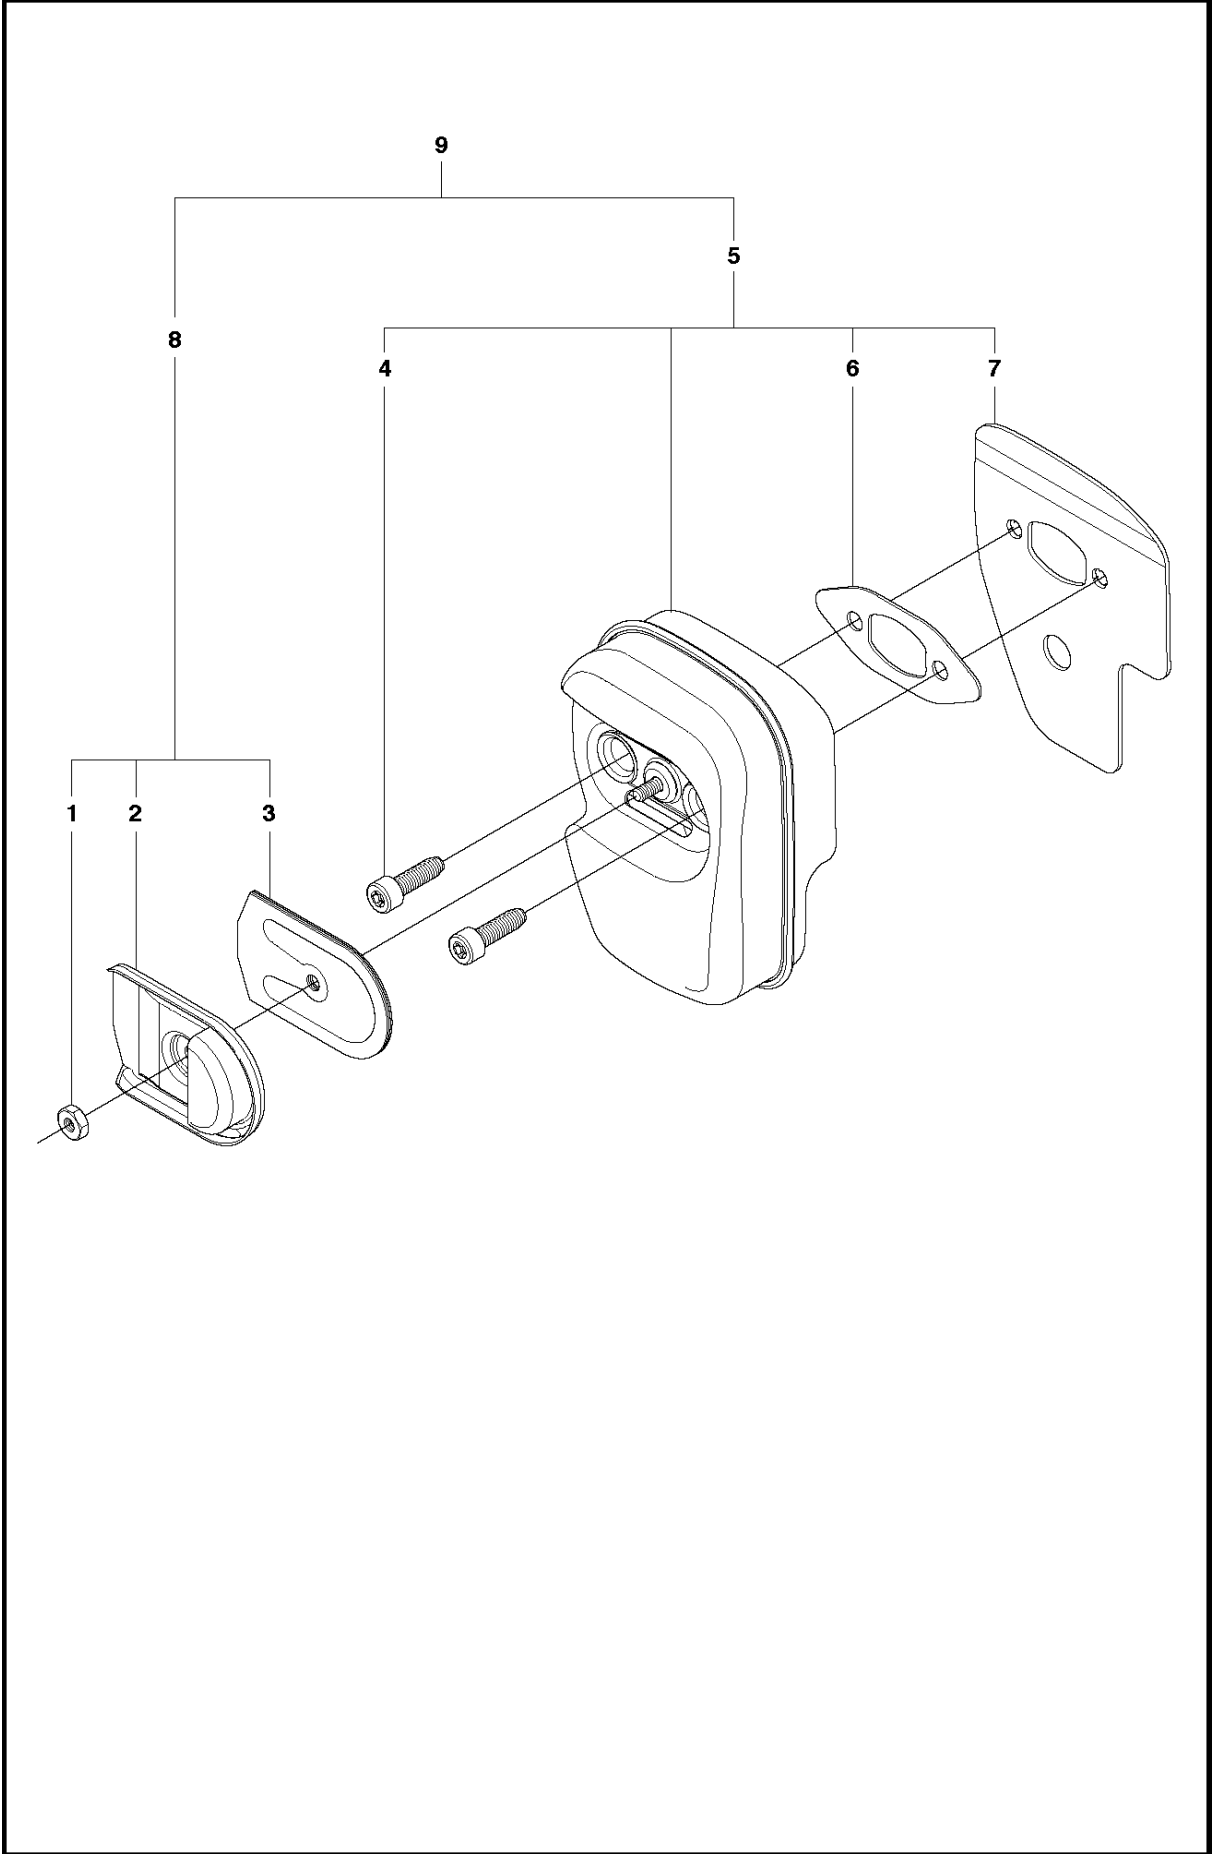

MARMITTA

120 MARK II

Rif	Codice ricambio	Descrizione	Osservazione	QTÀ KIT
1	574 26 64-01	DADO	NUT 10MM BRASS	1
2	545 07 69-01	EXHAUST PLATE	EXHAUST PLATE	1
3	545 16 74-01	RETE	SCREEN ARRESTOR GASKET	1
4	530 01 63-38	BULLONE	BOLT	2
5	586 09 43-01	MARMITTA	MUFFLER ASSY	1
6	530 05 48-84	MUFFLER GASKET	MUFFLER GASKET	1
7	545 06 69-01	MUFFLER BACK PLATE	MUFFLER BACK PLATE	1
8	545 00 80-27	KIT	KIT SPARK ARRESTOR	1 1,2,3
9	545 18 08-43	MARMITTA	MUFFLER KIT COMPLETE	1 1,2,3,4,5,6,7,8