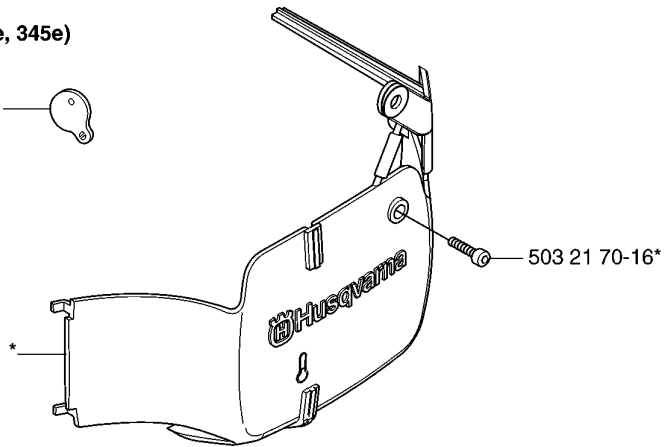

Winter kit

*compl 537 42 29-01 (340e, 345e)
Correction 544 01 31-01