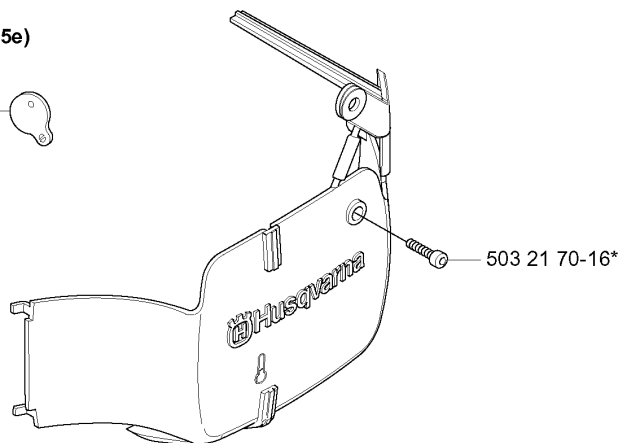

Winter kit

*compl 537 42 29-01 (340e, 345e)
Correction: 544 01 31-01