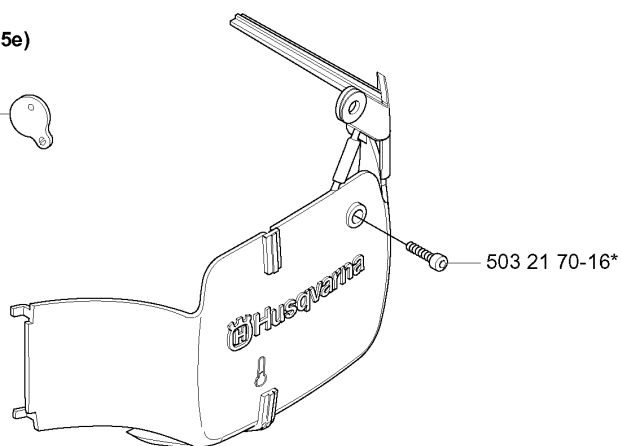

Winter kit

*compl 537 42 29-01 (340e, 345e)
Correction: 544 01 31-01