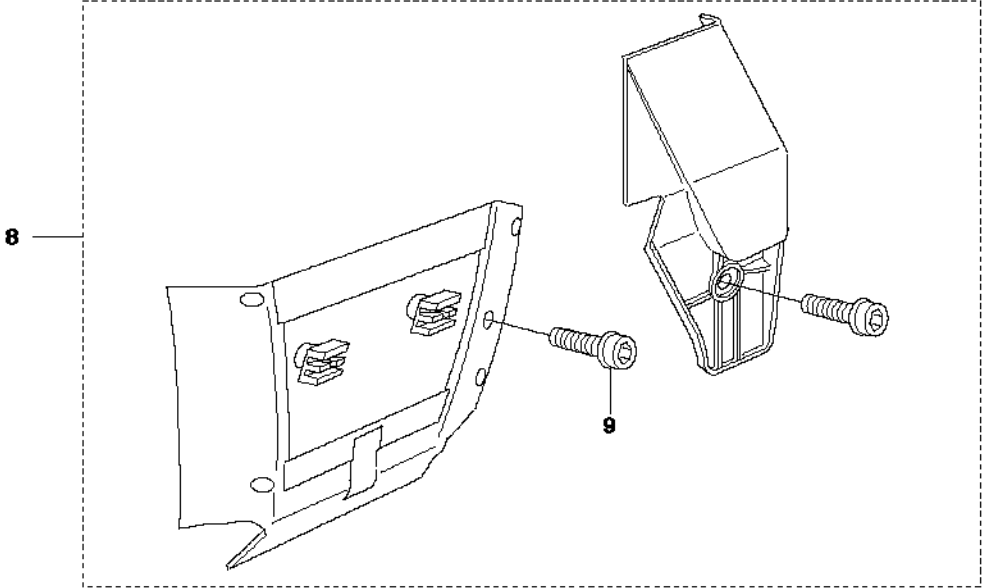

P 390XP
ACCESSORIES

WINTER KIT